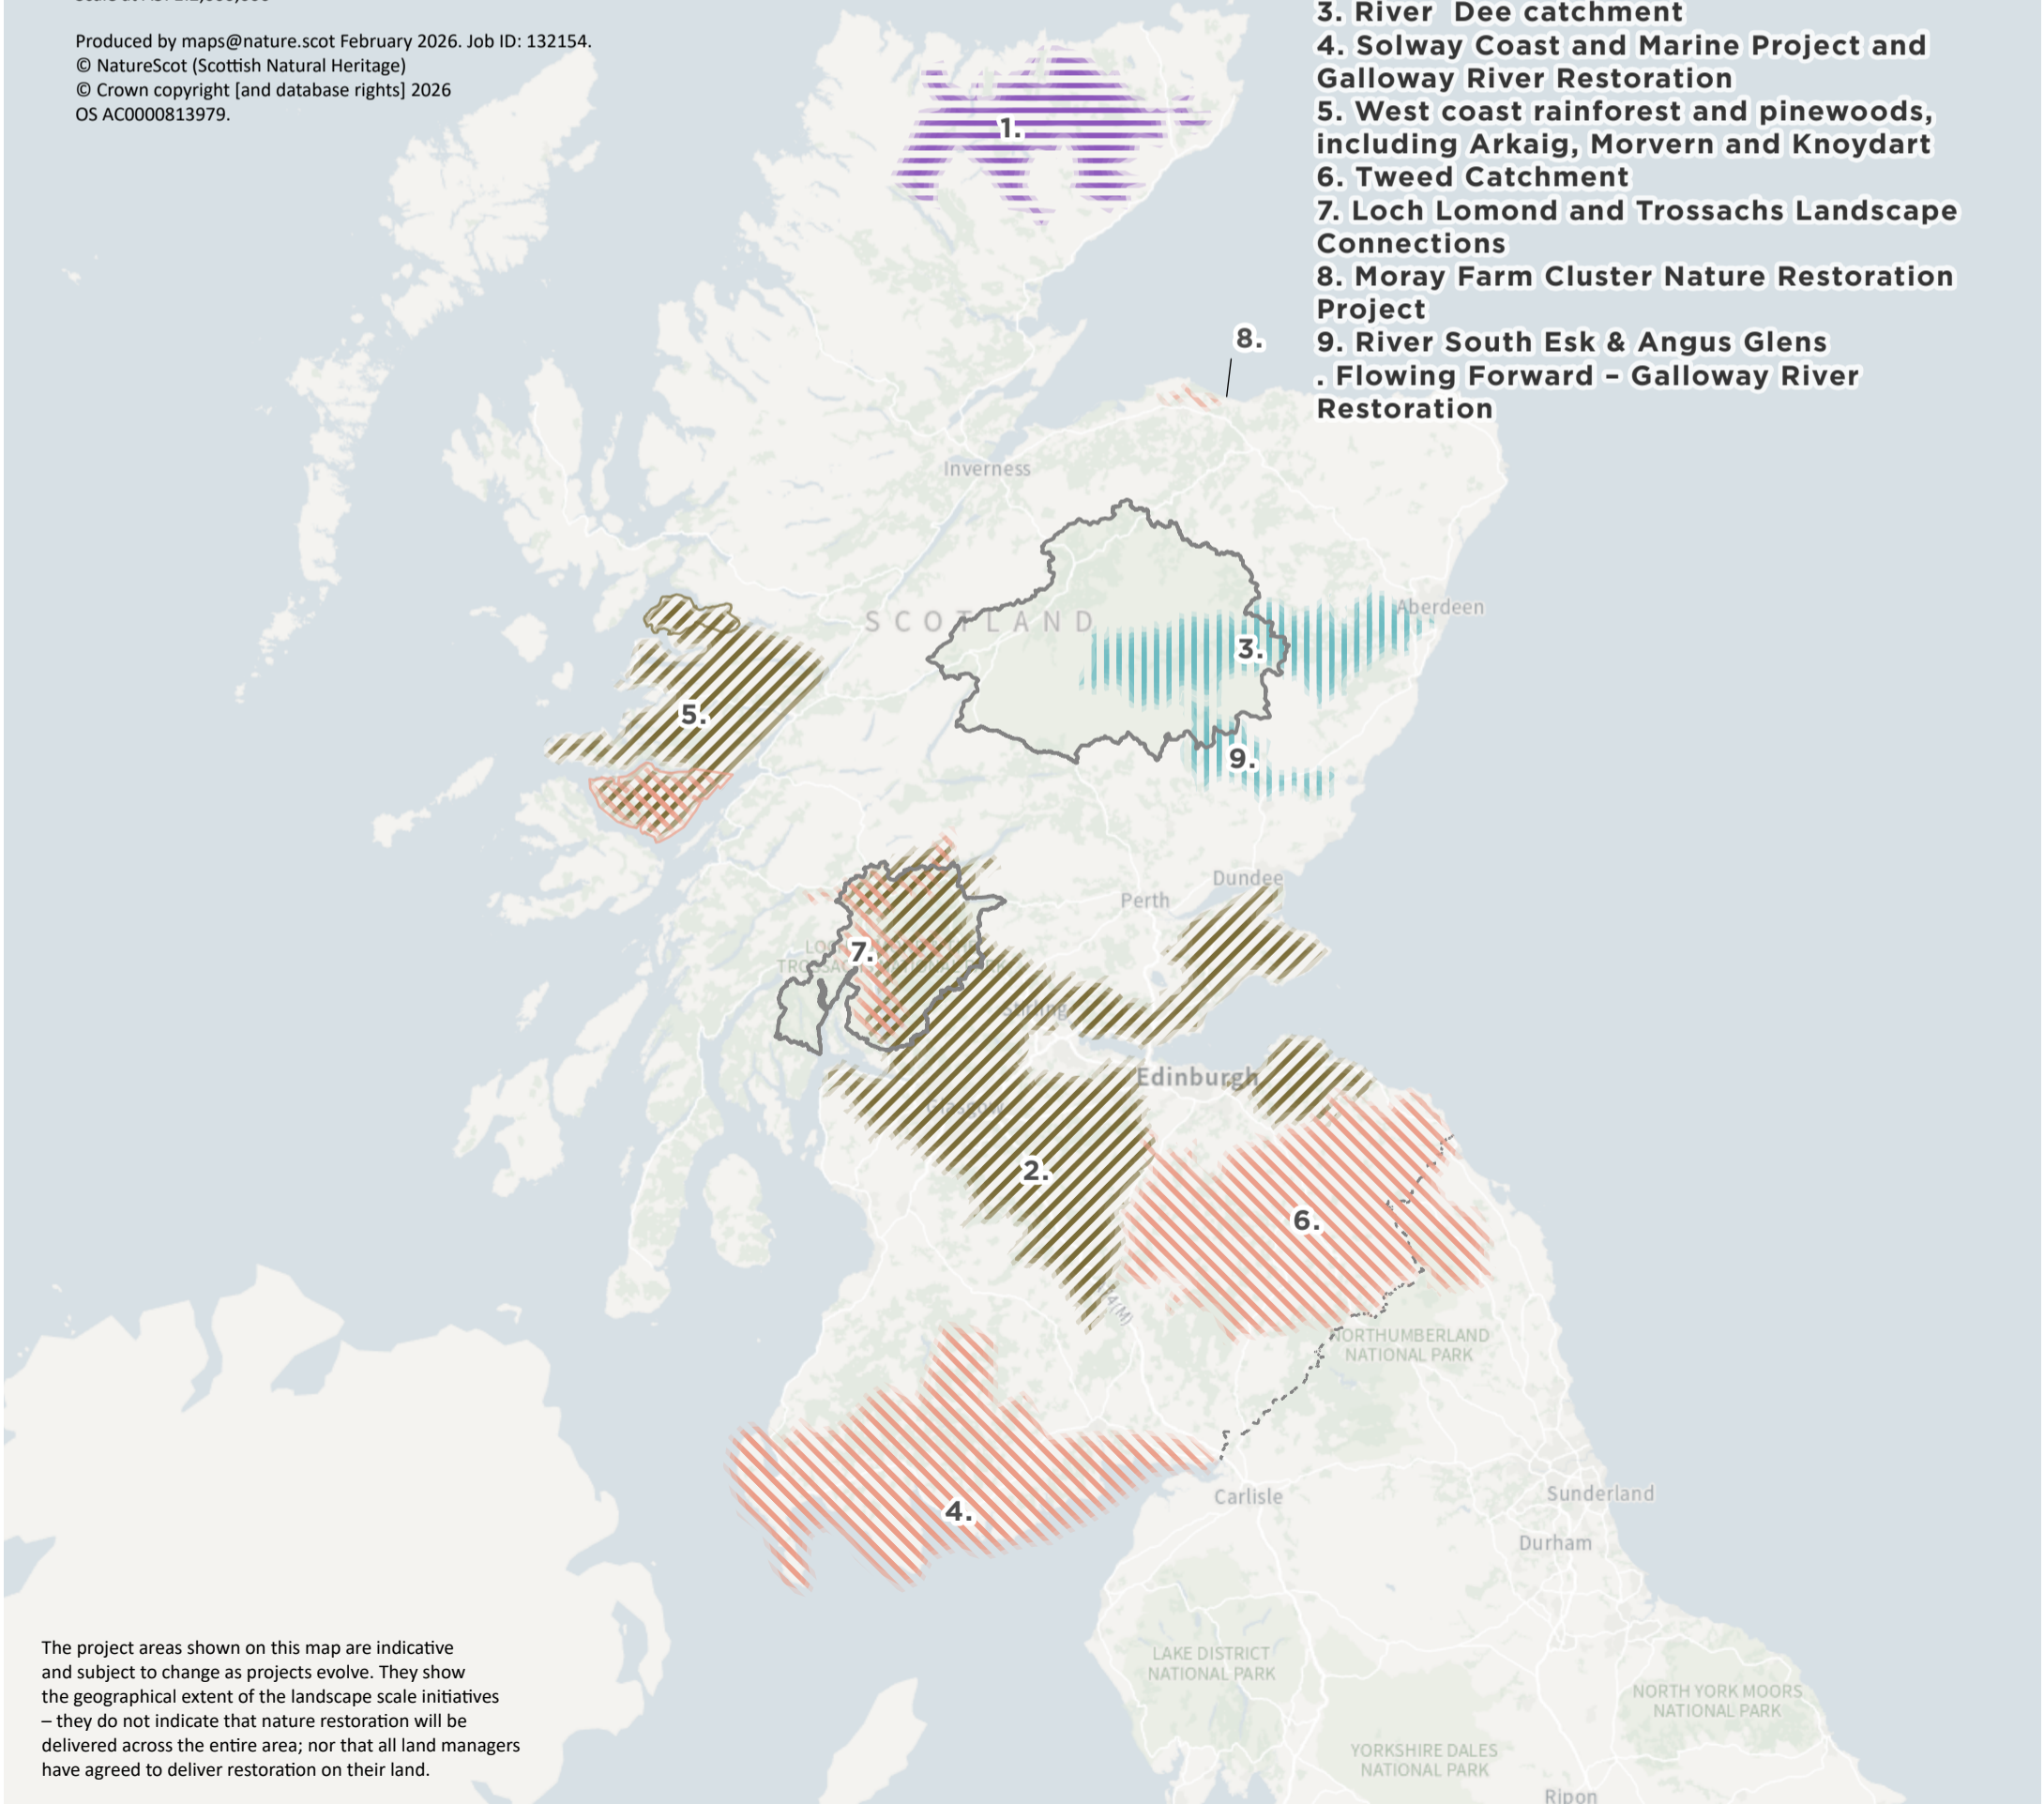

Landscape scale nature restoration SBS exemplar projects – February 2026

Project Type

-  Freshwater Restoration / Natural Flood Management
-  Multiple Nature Restoration Aims
-  Peatland Restoration
-  Woodland Creation and Restoration
-  National Parks

Scale at A3: 1:2,000,000

Produced by maps@nature.scot February 2026. Job ID: 132154.
 © NatureScot (Scottish Natural Heritage)
 © Crown copyright [and database rights] 2026
 OS AC0000813979.

1. Flow Country
2. Climate Forests
3. River Dee catchment
4. Solway Coast and Marine Project and Galloway River Restoration
5. West coast rainforest and pinewoods, including Arkaig, Morvern and Knoydart
6. Tweed Catchment
7. Loch Lomond and Trossachs Landscape Connections
8. Moray Farm Cluster Nature Restoration Project
9. River South Esk & Angus Glens . Flowing Forward – Galloway River Restoration

The project areas shown on this map are indicative and subject to change as projects evolve. They show the geographical extent of the landscape scale initiatives – they do not indicate that nature restoration will be delivered across the entire area; nor that all land managers have agreed to deliver restoration on their land.