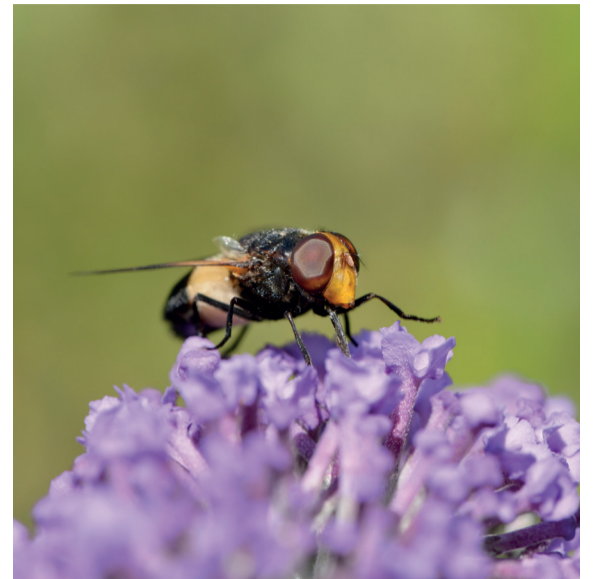

NatureScot NàdarAlba

Scotland's Nature Agency
Buidheann Nàdair na h-Alba

Many sizes

Did you know that there are around 270 species of hoverfly in Britain, and they come in many sizes, from just a few millimetres to almost 20 millimetres.

The gardener's friend

Hoverflies are popular in gardens as they control aphids which are harmful to many plants.

Choose the right path to help the hoverfly find the flowers

Who do you think I am?

Some hoverflies can look like wasps or bees. They do this to protect themselves from being eaten by birds and other insects. By looking like a wasp or bee the hoverfly makes others think they might deliver a sting if attacked.

Find the word

C	S	O
I	P	B
S	R	O

This word is the name for the straw-like tongue that hoverflies use to feed on nectar.

Answer = Proboscis

Short lived

Hoverflies don't live for long, typically between a few days to a few weeks.