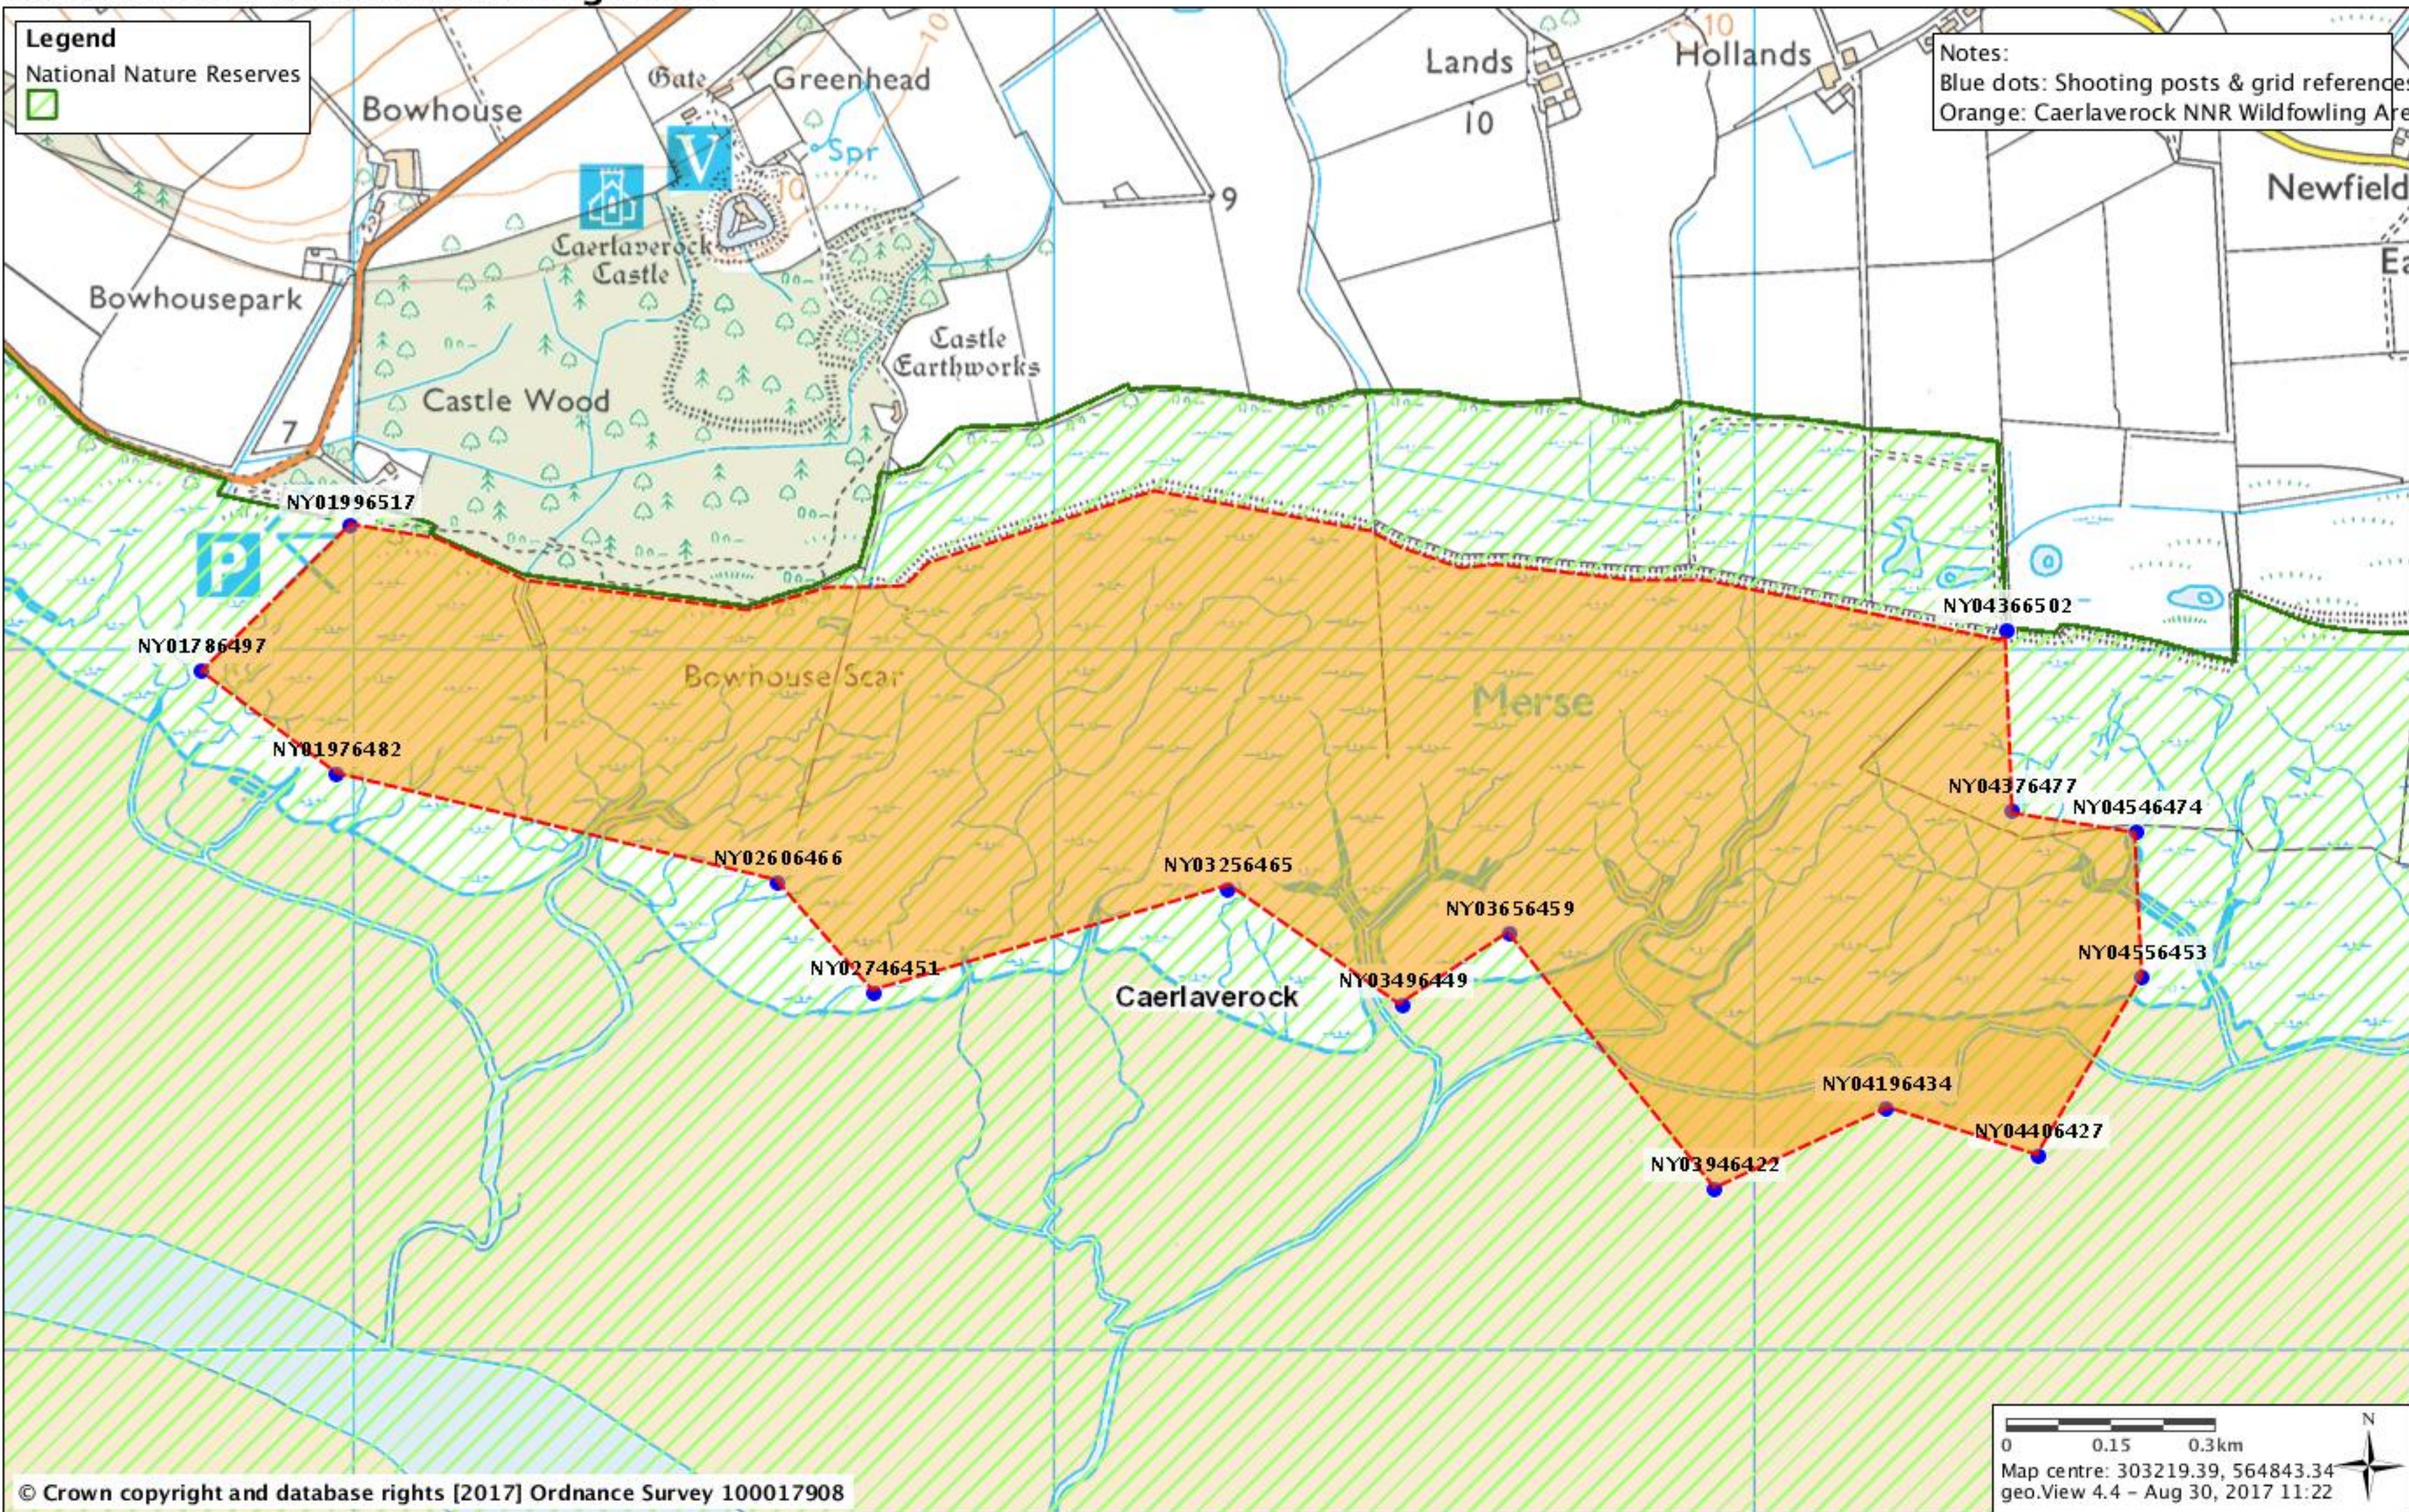

Caerlaverock NNR Wildfowling Area

© Crown copyright and database rights [2017] Ordnance Survey 100017908

© Scottish Natural Heritage, © Scottish Office, © Scottish Executive, © General Register Office (Scotland),
 © Scottish Rights of Way Society, © Forest Enterprise, © Forestry Commission, SSNWI © Highland Birchwoods,
 Some features of this map are based on digital spatial data licensed from the Centre for Ecology and Hydrology
 © NERC (CEH) Defra and Met Office
 © Crown Copyright, © The James Hutton Institute, Ordnance Survey